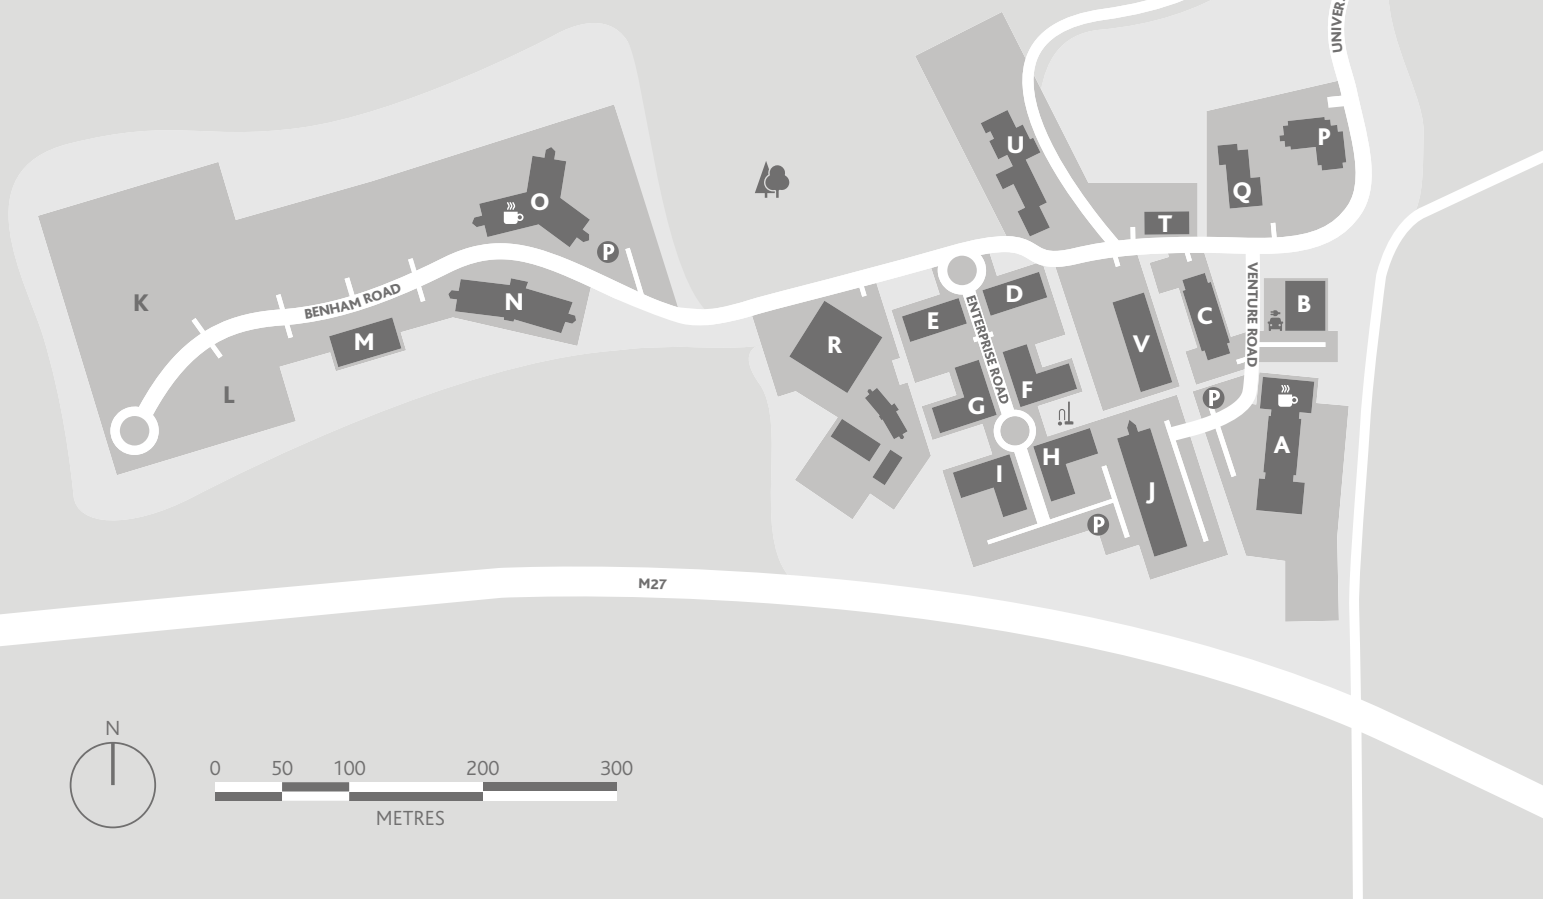

WELCOME TO SOUTHAMPTON SCIENCE PARK

2 Venture Road	A	Kenneth Dibben House	J	Yellow Dot Nursery	S
1 Venture Road	B	Benham Campus Plot 1	K	The Club Gym and Spa	T
3 Venture Road	C	Benham Campus Plot 2	L	Chilworth Manor Hotel	U
Alpha House	D	3 Benham Road	M	University Building 89	V
Beta House	E	4 Benham Road	N	Visitor Parking	P
Gamma House	F	5 Benham Road	O	Lattes Coffee Shop	☕
Delta House	G	Merck	P	Car Charging Point	🚗
Epsilon House	H	Fibercore	Q	Conservation Area	🌳
Phi House	I	B Sky B	R	Croquet Lawn	🏏

The University of Southampton Science Park Limited | 2 Venture Road | Chilworth | Southampton | Hampshire | SO16 7NP | United Kingdom
+44 (0) 23 8076 7420 | enquiries@science-park.co.uk | www.science-park.co.uk